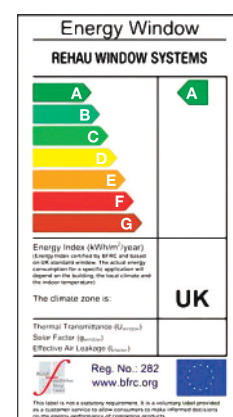

Saving energy, cutting costs

Windows can now be assessed with an A-G Energy rating, similar to that used on household appliances like fridges, dishwashers and washing machines.

Windows manufactured from REHAU systems can proudly display the Energy Saving Recommended logo because they meet the highest A-C ratings (further information is available at www.bfrc.org). REHAU's uPVC windows, when installed with the appropriate glazing unit, also comply with the latest building regulations and score highly on the energy assessment needed should you wish to sell your home.

REHAU's commitment goes beyond just producing energy efficient windows in the most environmentally friendly way possible.

They are also one of the leading manufacturers of renewable energy-systems and their product range includes ground to air heat exchangers, ground source energy probes and rainwater conservation tanks supplied to both domestic and commercial sectors.