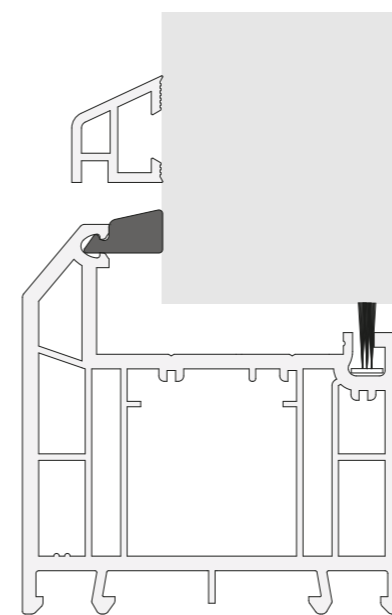

FULL THRESHOLD 72MM

A full threshold offers maximum thermal performance.

SLIM THRESHOLD 52MM

This option provides the best of both worlds for thermal performance and practicality.

LOW ALUMINIUM 15MM

A low aluminium threshold provides easy access for prams and wheelchairs.